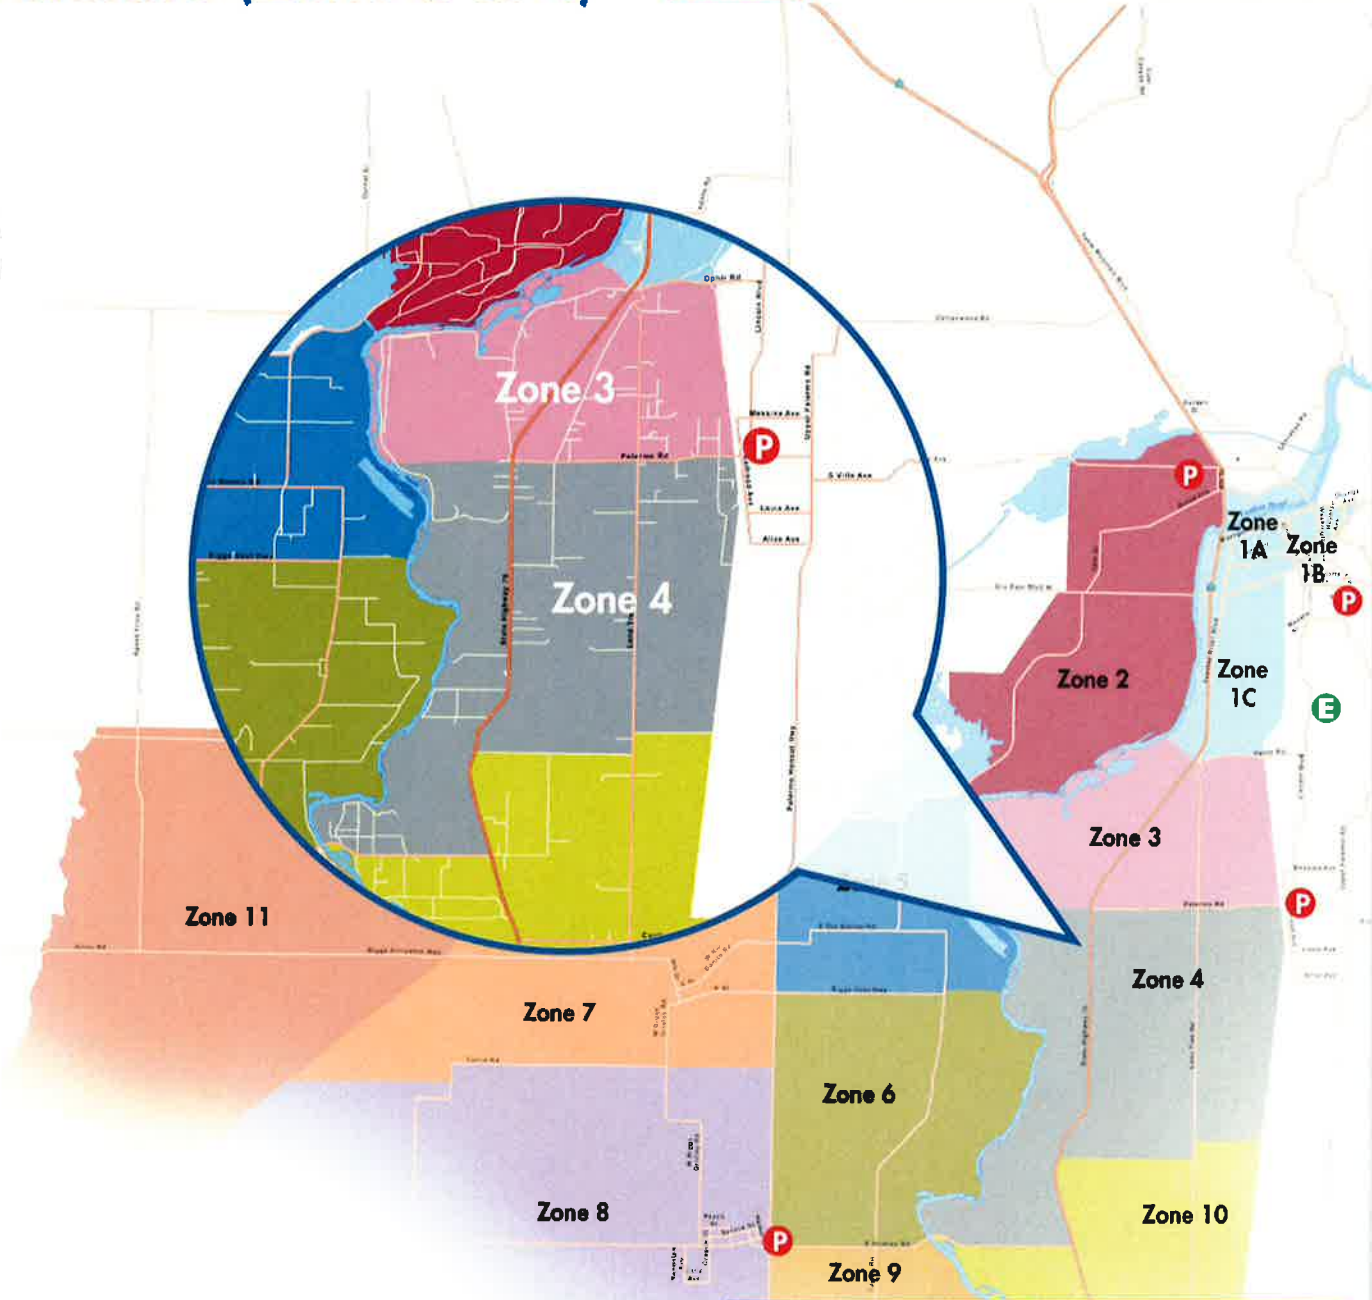

# Flood Evacuation Map Palermo (Zone 3 & 4)

Sign up for Butte County  
Emergency Mass Notifications:  
[www.buttecounty.net/MassNotification](http://www.buttecounty.net/MassNotification)

## Evacuation Routes

- Residents should evacuate to the east using main routes like Ophir Rd., Palermo Rd., and Lincoln Blvd.

Visit: [www.buttecounty.net/oem](http://www.buttecounty.net/oem)  
for an interactive map of these zones.

<p><b>Public Assembly Points</b></p> <p>Temporary gathering areas for people who need transportation out of an evacuation area.</p> <p>Palermo Middle School 7350 Bulldog Way, Palermo</p>	<p><b>Evacuation Center</b></p> <p>Church of the Nazarene 2238 Monte Vista Ave., Oroville</p>
--	---