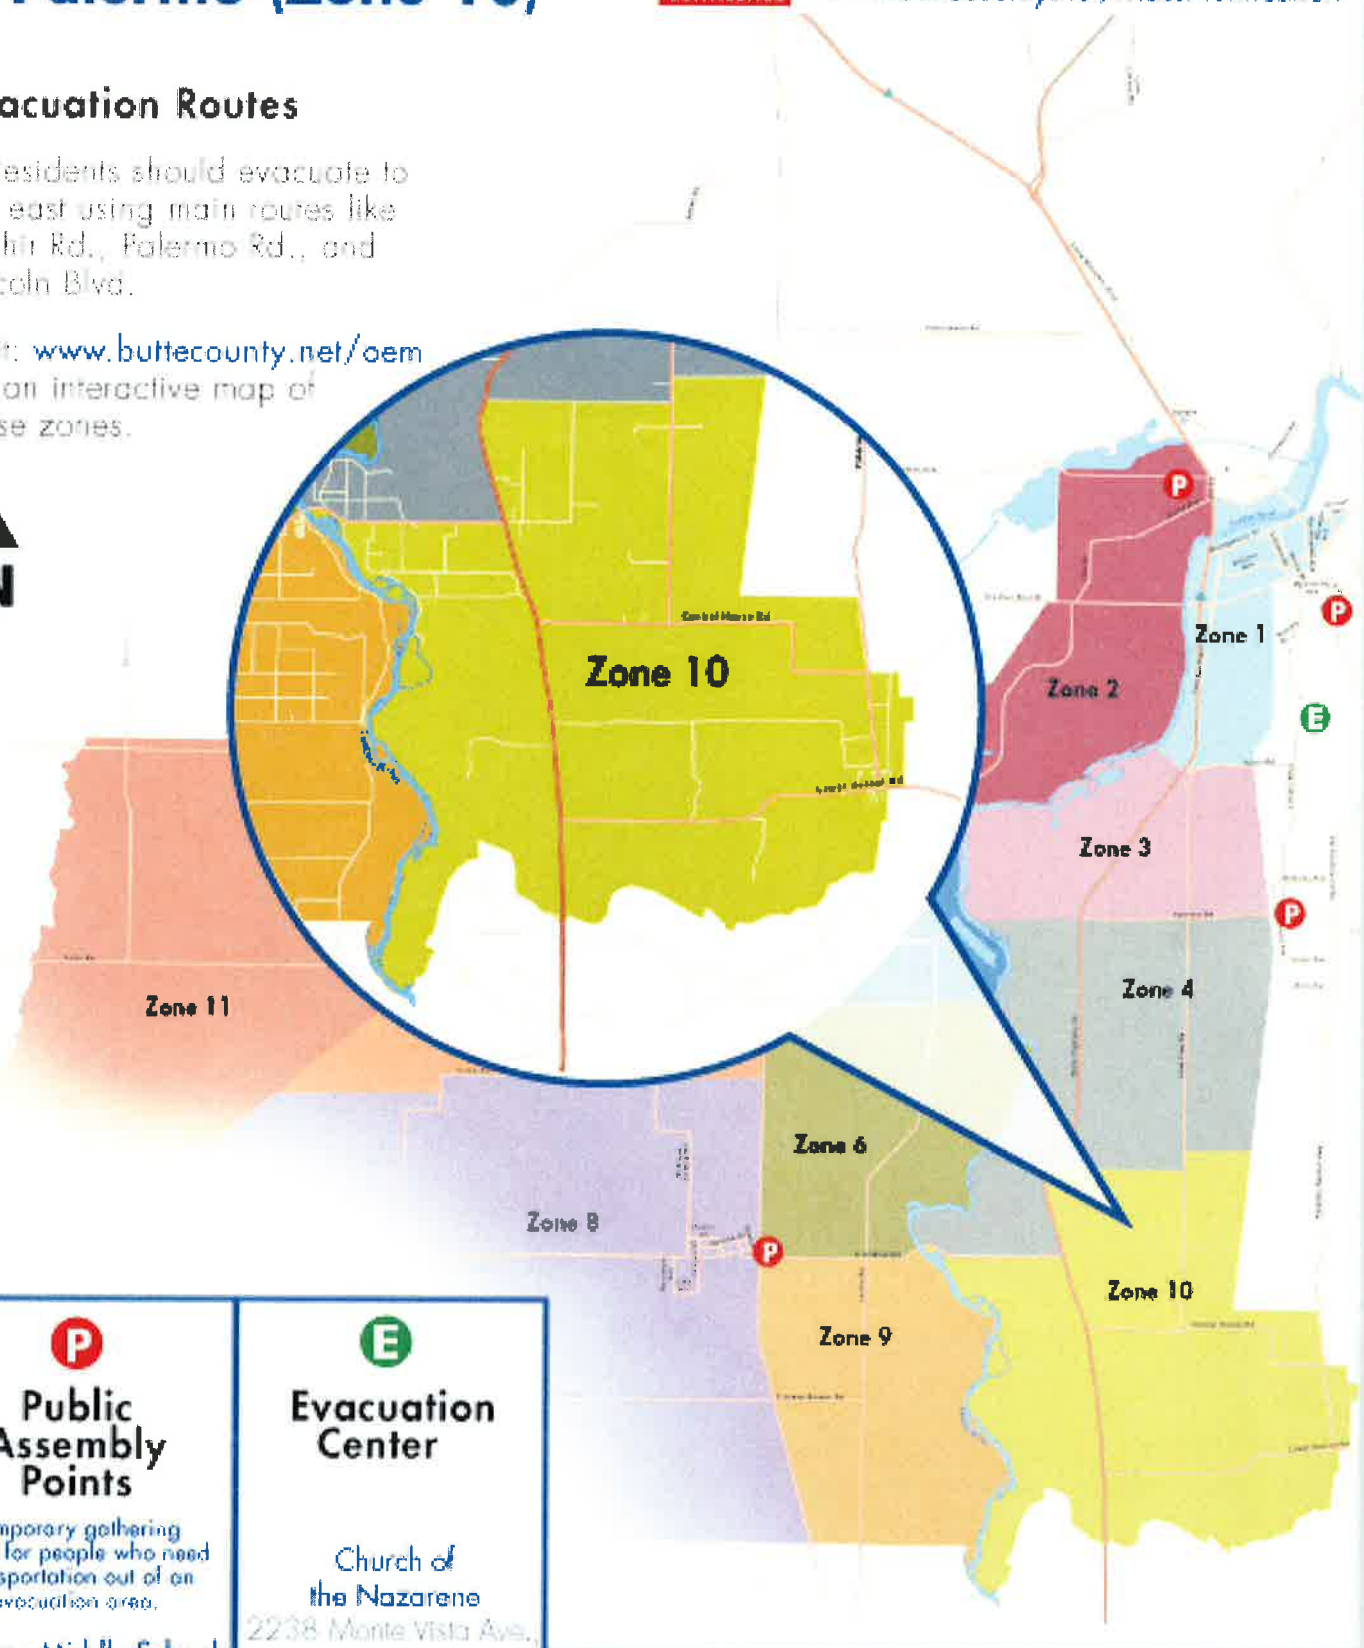

Flood Evacuation Map

Palermo (Zone 10)

Sign up for Butte County
Emergency Mass Notifications:
www.buttecounty.net/MassNotification

Evacuation Routes

- Residents should evacuate to the east using main routes like Ophi Rd., Palermo Rd., and Lincoln Blvd.

Visit: www.buttecounty.net/oem for an interactive map of these zones.

 Public Assembly Points Temporary gathering areas for people who need transportation out of an evacuation area. Palermo Middle School 7350 Bulldog Way, Palermo	 Evacuation Center Church of the Nazarene 2238 Monte Vista Ave., Orisville
--	--